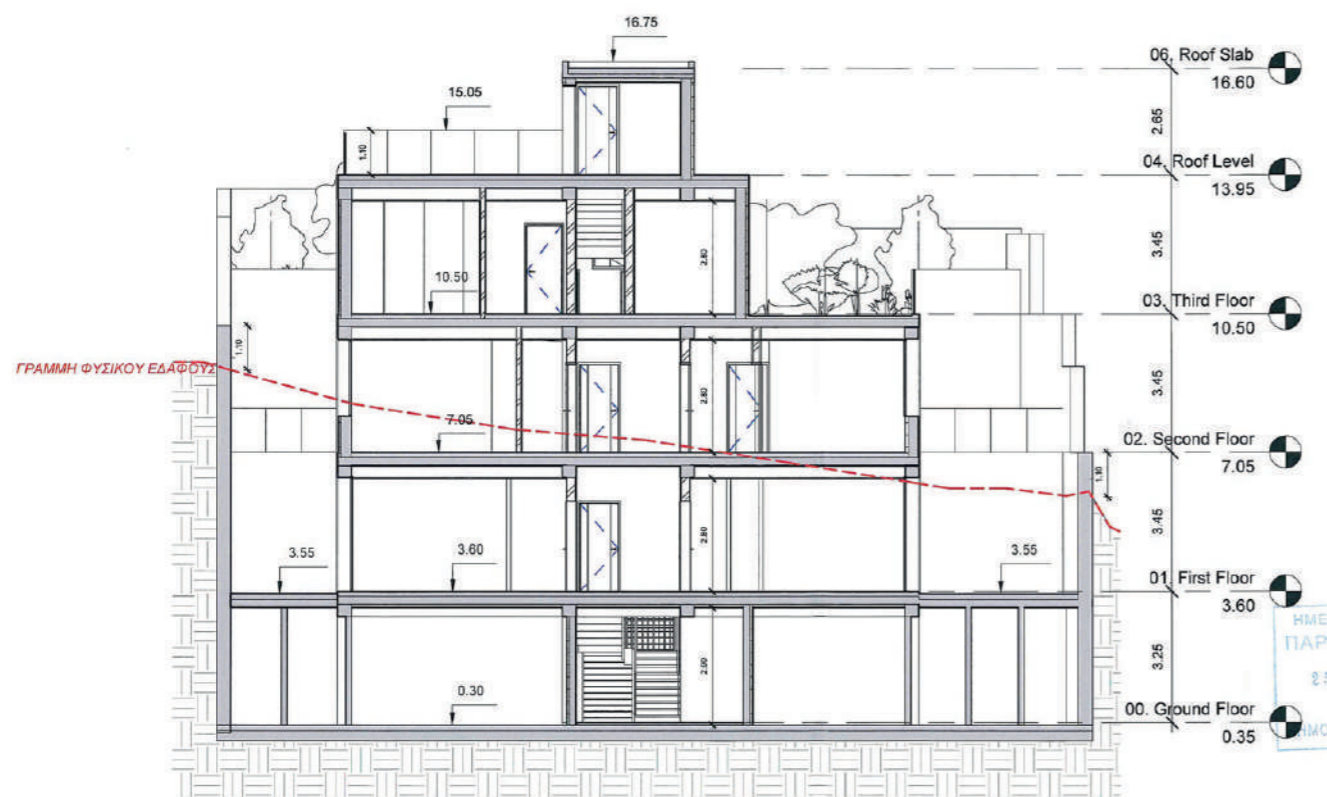

ΥΠΟΜΟΝΗΜΑ ΥΛΙΚΩΝ

A = Εμπράσις Μπετόν	B = Κοιρώματα Αλουμινίου	H = ΣΟΒΑΞ
Γ = Γυάλινα Κάγκελα	Δ = Κάγκελα Αλουμινίου	
E = Λούβρα Αλουμινίου	Z = ΗPL Επέκδοση