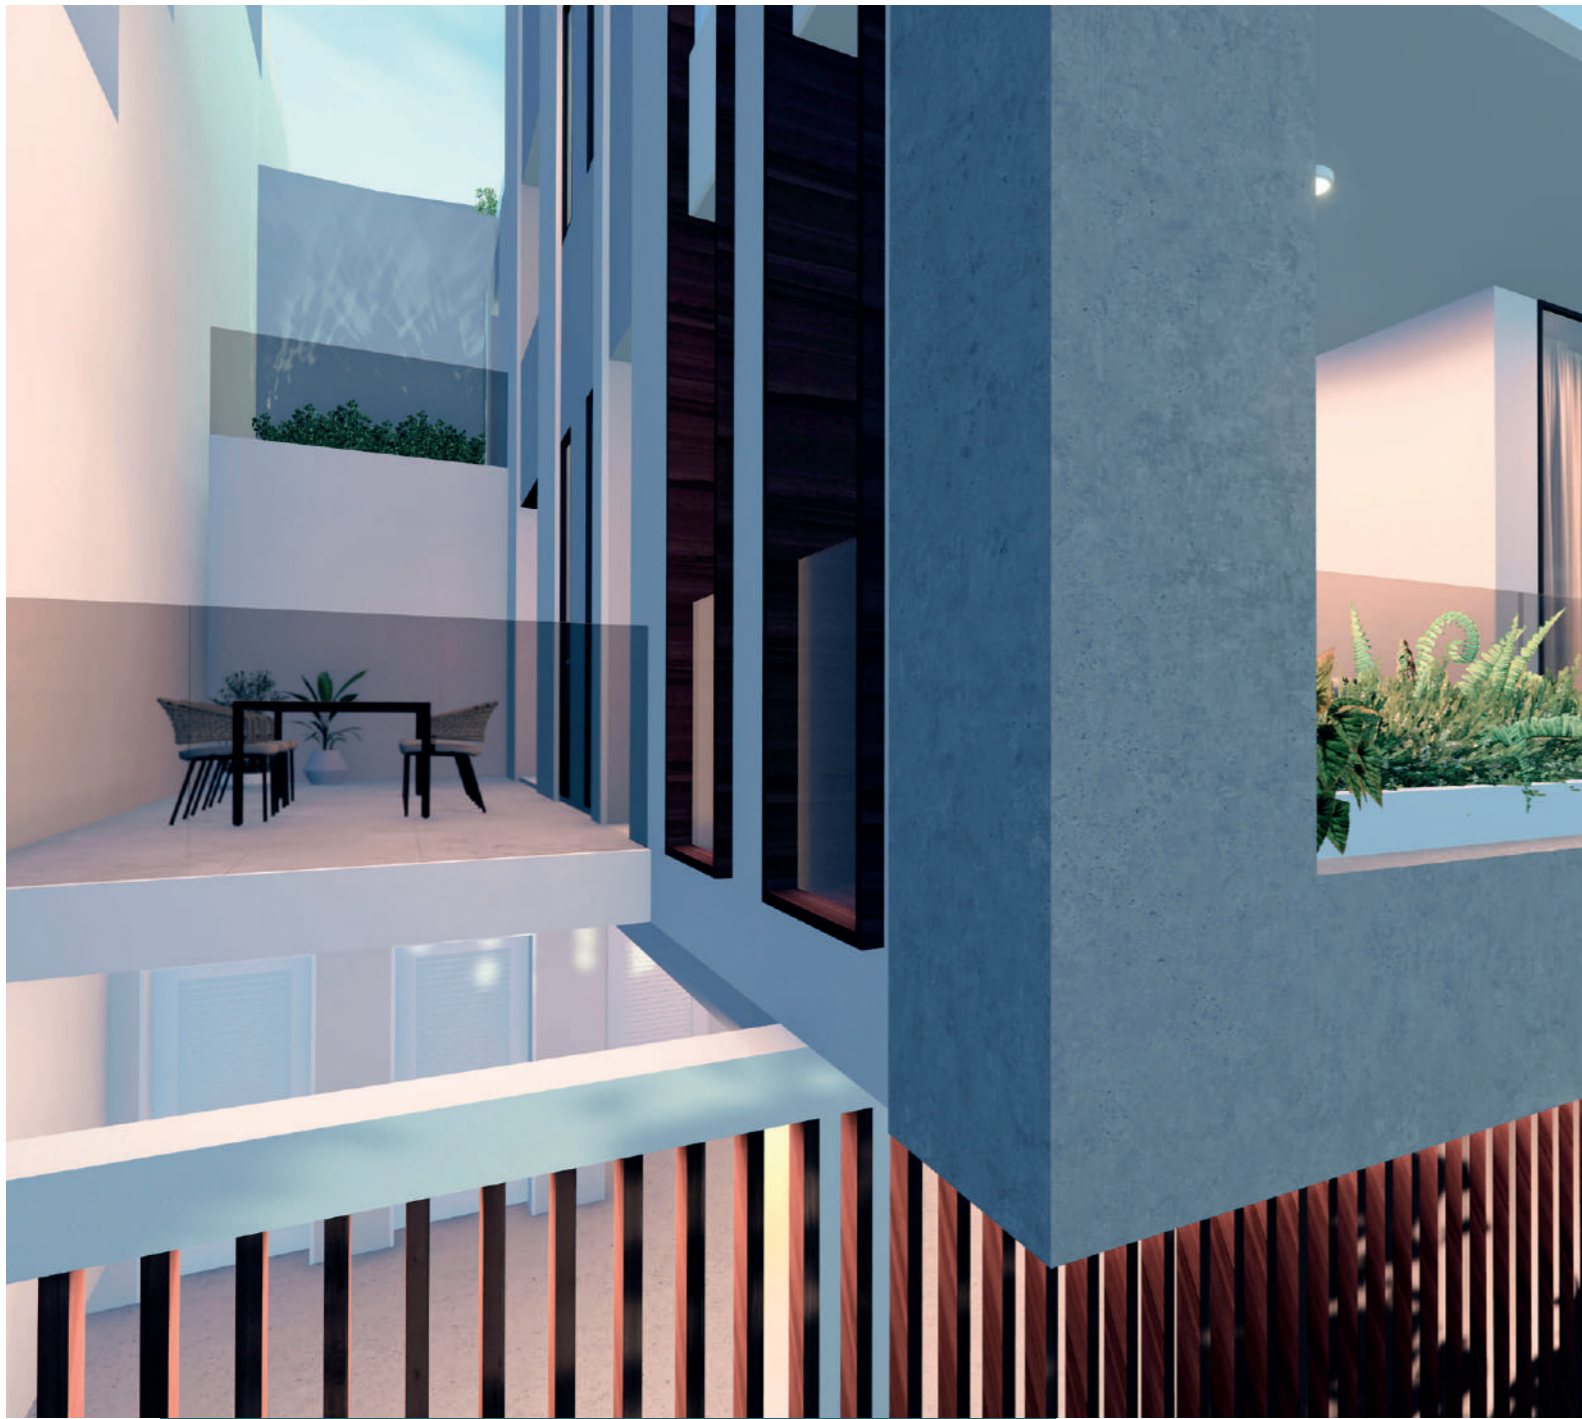

# THE VIEW

**HUBLOC**  
CONSTRUCTION &  
DEVELOPMENT LTD

The view is a contemporary modern building located in one of the highest hills of Limassol city. The building consist of 5 apartments with high quality finishing materials outstanding design to offer true comfort and style. each luxury apartment it set beautifully with breathtaking panoramic city and sea view.